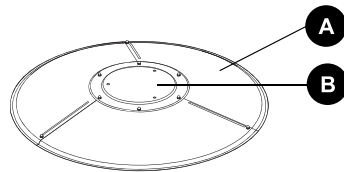

# Parts Breakdown

Model PH-CN-0014 43595

# Parts Breakdown

---

## Model PH-CN-0014 43595

Item No.	Description	Position	Item No.	Description	Position	Item No.	Description	Position
63148	Reflector Panel with Plate for 43595	A + B	63155	Cylinder Housing with Preassembled Door for 43595	H + I	63162	Wheel Kit for 43595	O
63150	Head Assembly with Gas Hose and Regulator for 43595	C + K + L	63157	Post for 43595	J			
63151	Screw Coupler with Table Assembly for 43595	D + E + F + G	63160	Complete Base for 43595	M + N			