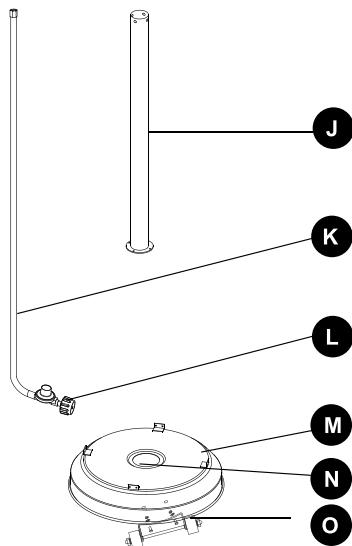

# Parts Breakdown

Model PH-CN-0014 43595

# Parts Breakdown

---

## Model PH-CN-0014 43595

Item No.	Description	Position	Item No.	Description	Position	Item No.	Description	Position
63148	Reflector Panel with Plate for 43595	A + B	63155	Cylinder Housing with Preassembled Door for 43595	H + I	63162	Wheel Kit for 43595	O
63150	Head Assembly with Gas Hose and Regulator for 43595	C + K + L	63157	Post for 43595	J			
63151	Screw Coupler with Table Assembly for 43595	D + E + F + G	63160	Complete Base for 43595	M + N			