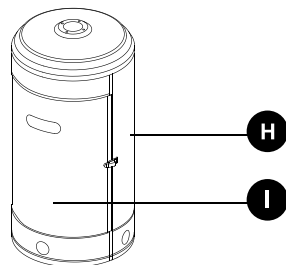

# Parts Breakdown

Model PH-CN-0014 43595

# Parts Breakdown

---

## Model PH-CN-0014 43595

Item No.	Description	Position	Item No.	Description	Position	Item No.	Description	Position
63148	Reflector Panel with Plate for 43595	A + B	63155	Cylinder Housing with Preassembled Door for 43595	H + I	63162	Wheel Kit for 43595	O
63150	Head Assembly with Gas Hose and Regulator for 43595	C + K + L	63157	Post for 43595	J			
63151	Screw Coupler with Table Assembly for 43595	D + E + F + G	63160	Complete Base for 43595	M + N			