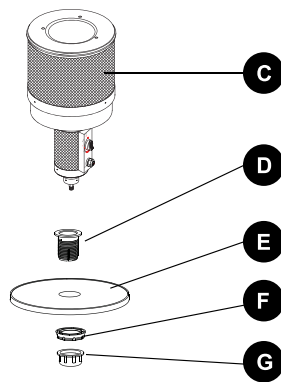

# Parts Breakdown

Model PH-CN-0014 43595

# Parts Breakdown

---

## Model PH-CN-0014 43595

Item No.	Description	Position	Item No.	Description	Position	Item No.	Description	Position
63148	Reflector Panel with Plate for 43595	A + B	63155	Cylinder Housing with Preassembled Door for 43595	H + I	63162	Wheel Kit for 43595	O
63150	Head Assembly with Gas Hose and Regulator for 43595	C + K + L	63157	Post for 43595	J			
63151	Screw Coupler with Table Assembly for 43595	D + E + F + G	63160	Complete Base for 43595	M + N			